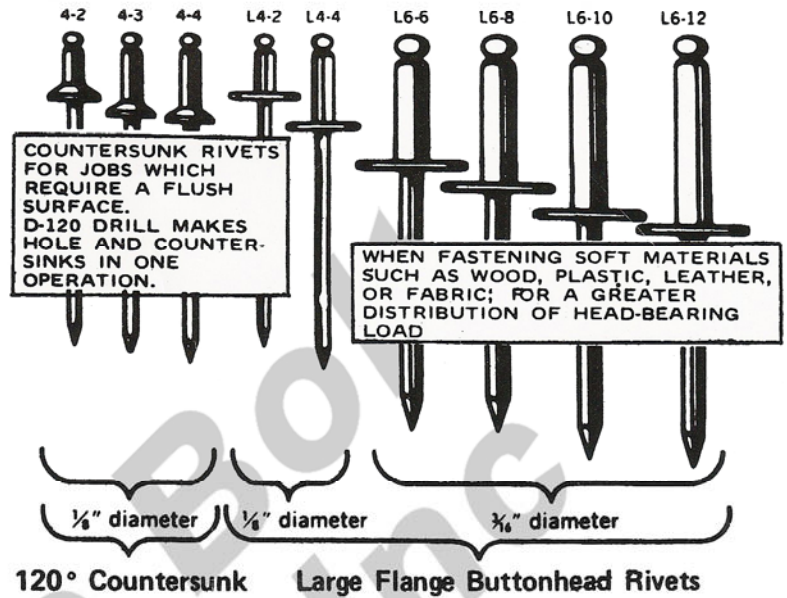

Knoxville Bolt & Screw, Inc.

Rivet Chart - Actual Size

Buttonhead Rivets Standard Rivets for jobs which do not demand a flush surface.

614 Sevier Avenue
P.O. Box 9149
Knoxville, TN 37920- 1738

865-573-1991